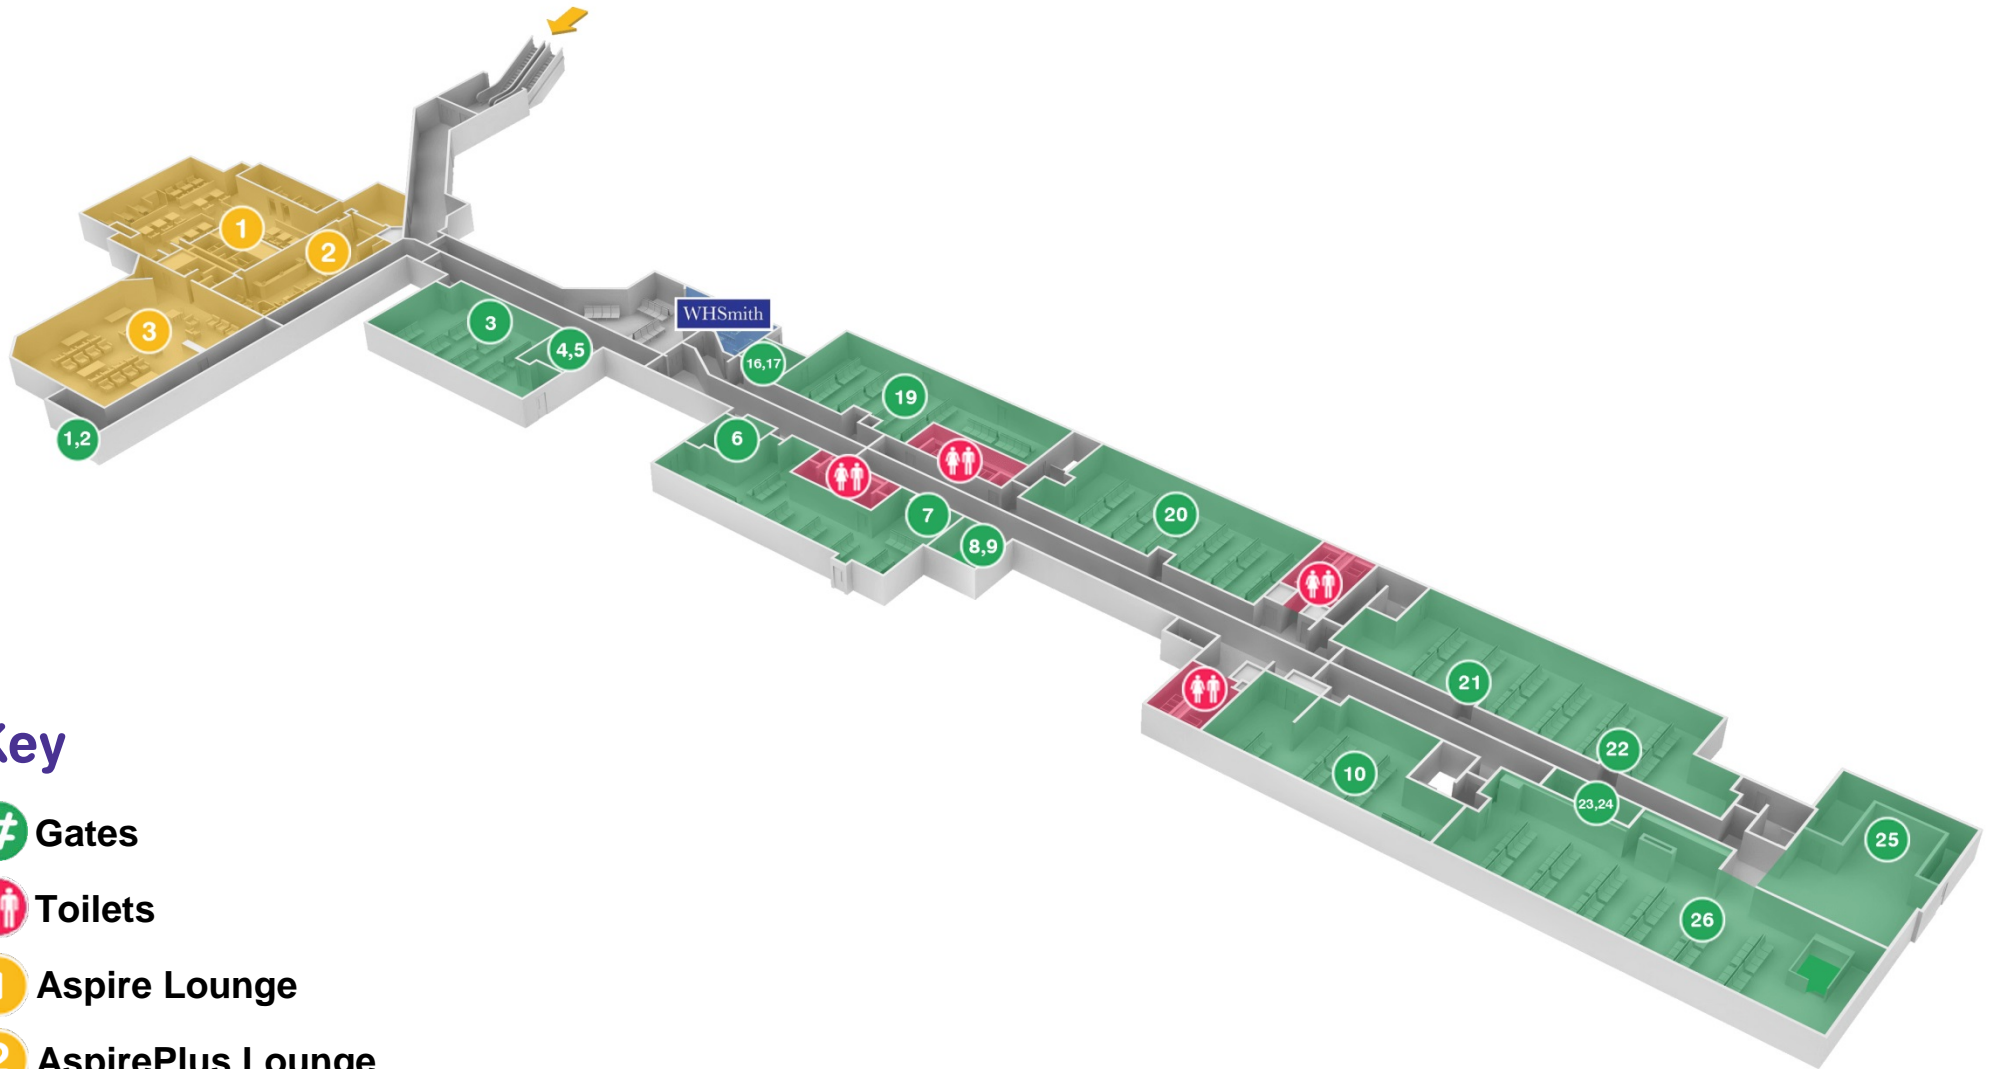

## Key

-  Check-In Desks
-  Toilets
-  Passenger Assistance Desk
-  Airport Taxis
-  Car Hire
-  Computers & Internet
-  International Arrivals
-  Domestic Arrivals
-  Metro Station
-  Escalators & Lifts

## Key

Toilets

Passenger Assistance Desk

Gate 31

# Gates & Lounges

## Key

- Gates
- Toilets
- Aspire Lounge
- AspirePlus Lounge
- British Airways Lounge