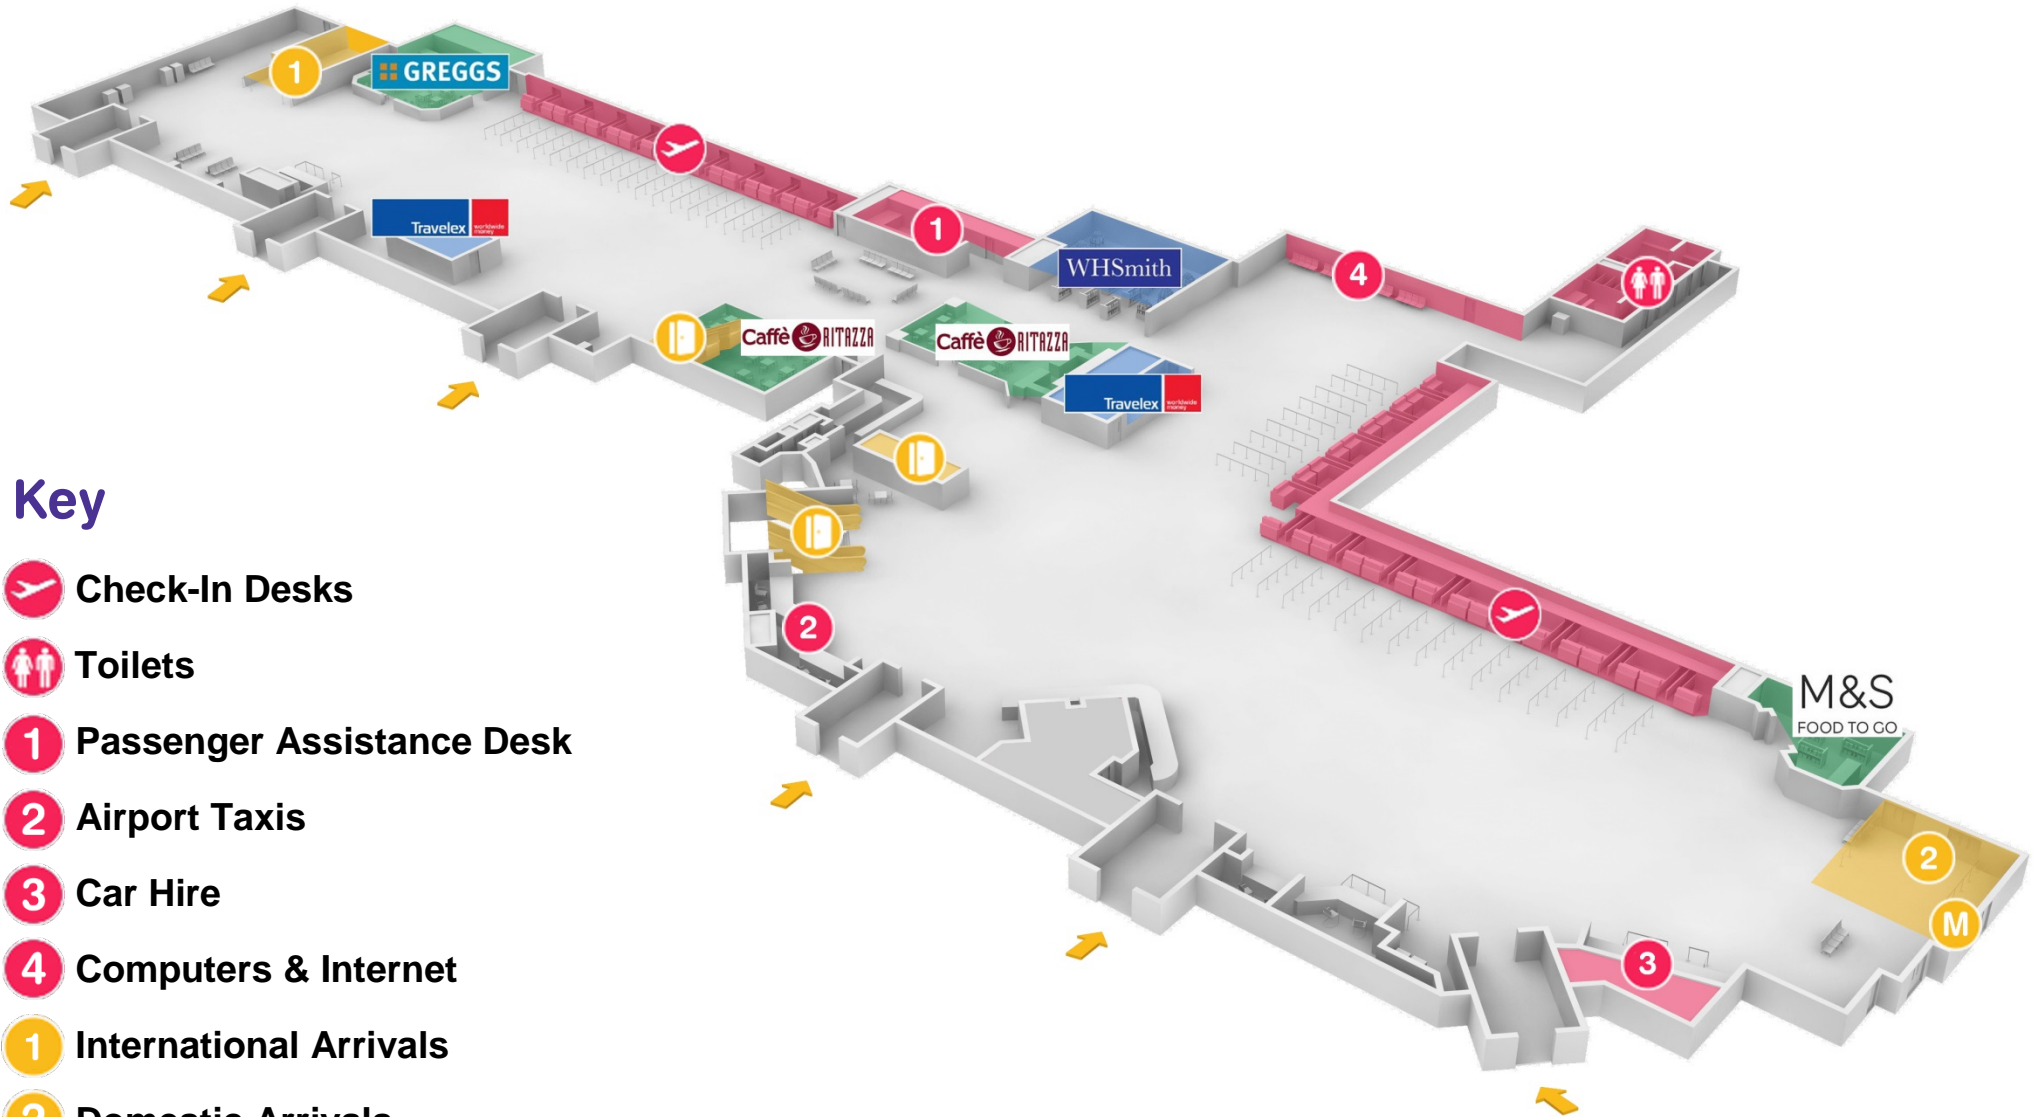

## Key

-  Check-In Desks
-  Toilets
-  Passenger Assistance Desk
-  Airport Taxis
-  Car Hire
-  Computers & Internet
-  International Arrivals
-  Domestic Arrivals
-  Metro Station
-  Escalators & Lifts

## Key

Toilets

Passenger Assistance Desk

Gate 31

# Gates & Lounges

## Key

- Gates
- Toilets
- Aspire Lounge
- AspirePlus Lounge
- British Airways Lounge